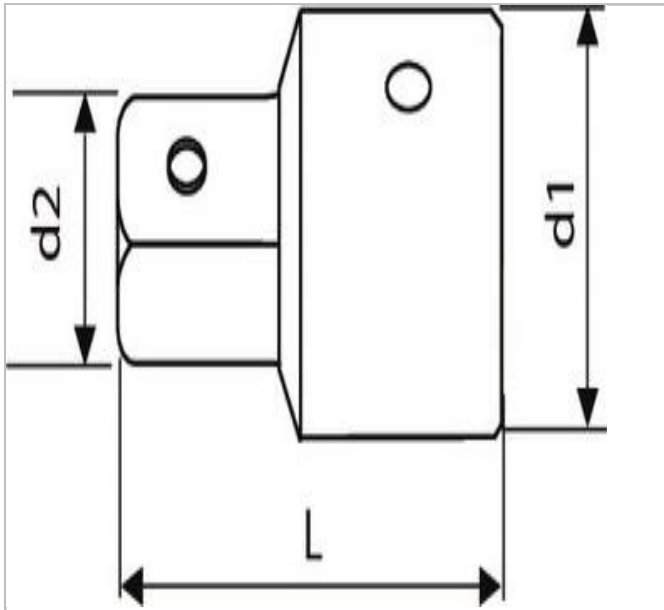

## E113821 | EXPERT 3/4" to 1/2" coupler

### Description:

- ISO 3316
- DIN 3123
- ISO 1174-1
- Safety lock.
- Chrome vanadium steel.
- For manual use.

	E113821
Length L [mm]	48.0
Diameter D1 [mm]	34.0
Diameter D2 [mm]	12.58
Weight [g]	166.0