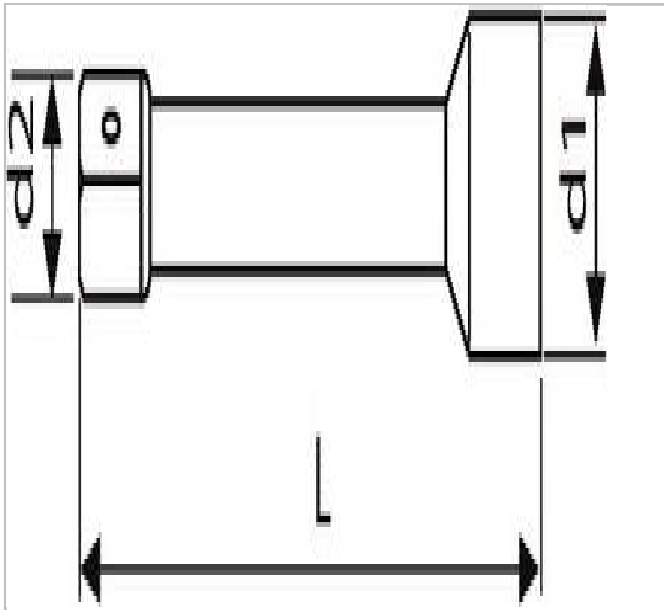

E113820 | EXPERT 3/4" extensions

Description:

- ISO 3316
- DIN 3123
- ISO 1174-1
- Matt Chrome finish.
- Chrome vanadium steel.
- For manual use.

	E113820
Length L [mm]	100.0
Diameter D1 [mm]	35.5
Diameter D2 [mm]	25.0
Weight [g]	410.0