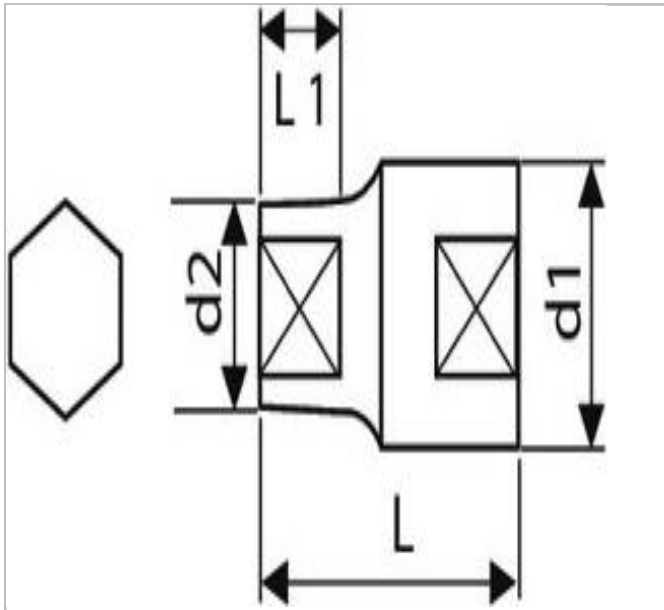

## E113805 | EXPERT 3/4" metric hex sockets

### Description:

- ISO 2725-1
- DIN 3124
- ISO 1174-1
- ISO 1711-1
- ISO 691
- Safety lock.
- Chrome vanadium steel.
- Finish: mat Chromed.
- For manual use.

	E113805
A [mm]	38.0
Diameter D1 [mm]	38.0
Length L [mm]	60.0
Length L1 [mm]	28.0
Weight [g]	478.0
Diameter D2 [mm]	52.0