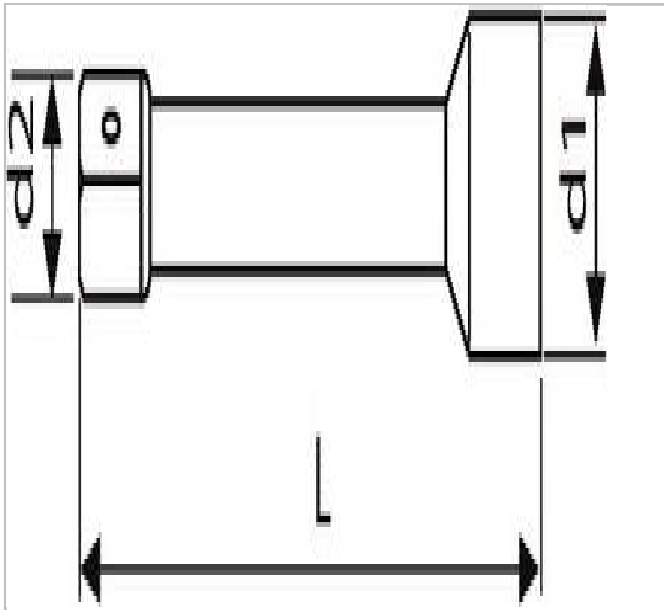

E113772 | EXPERT 1/4" extensions

Description:

- ISO 3315
- DIN 3122
- ISO 1174-1
- Chrome vanadium steel.
- Finish: polished chromed.

	E113772
Length L [mm]	150.0
Diameter D1 [mm]	12.5
Diameter D2 [mm]	8.51
Weight [Kg]	0.065