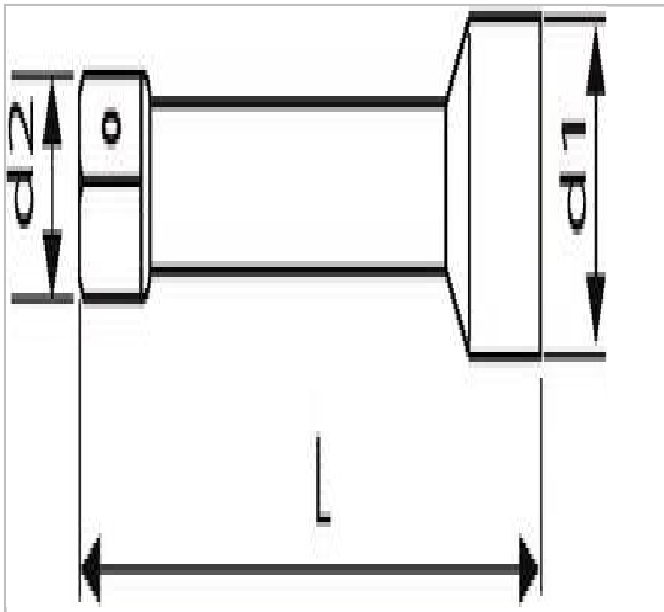

## EXPERT 1/4" extensions

### Description:

- ISO 3315
- DIN 3122
- ISO 1174-1
- Chrome vanadium steel.
- Finish: polished chromed.

	Length L [mm]	Diameter D1 [mm]	Diameter D2 [mm]	Weight [Kg]
E113771	55.0	12.5	8.51	0.025
E113772	150.0	12.5	8.51	0.065
E117356	100.0	12.5	8.51	0.045