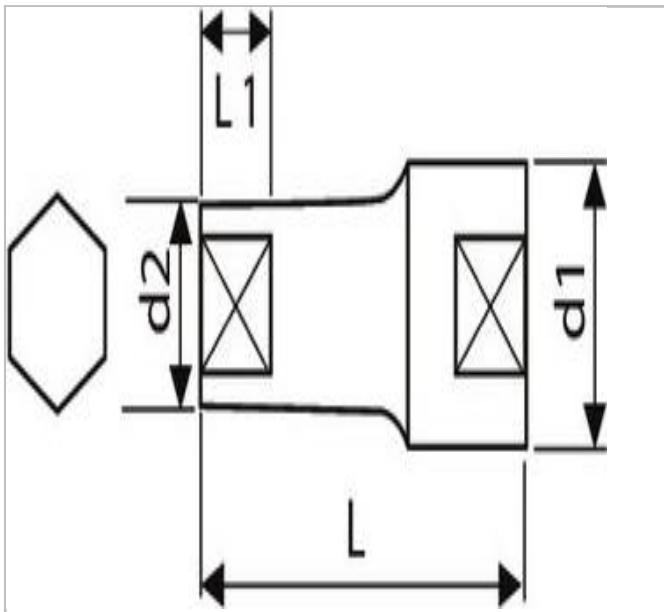

E113757 | EXPERT 1/4" deep 6-point sockets - Metric

Description:

- ISO 2725-1
- DIN 3124
- ISO 1174-1
- ISO 1711-1
- ISO 691
- Chrome vanadium steel.
- OGV Profile: tightening torque applied to the sides rather than to the angles of the nut.
- High chrome finish.
- For manual use.

|  | E113757 |
|--|----------------|
| A [mm] | 9 |
| Diameter D1 [mm] | 12.8 |
| Length L [mm] | 49.5 |
| Length L1 [mm] | 11.5 |
| Weight [Kg] | 0.032 |
| Diameter D2 [mm] | 12.8 |