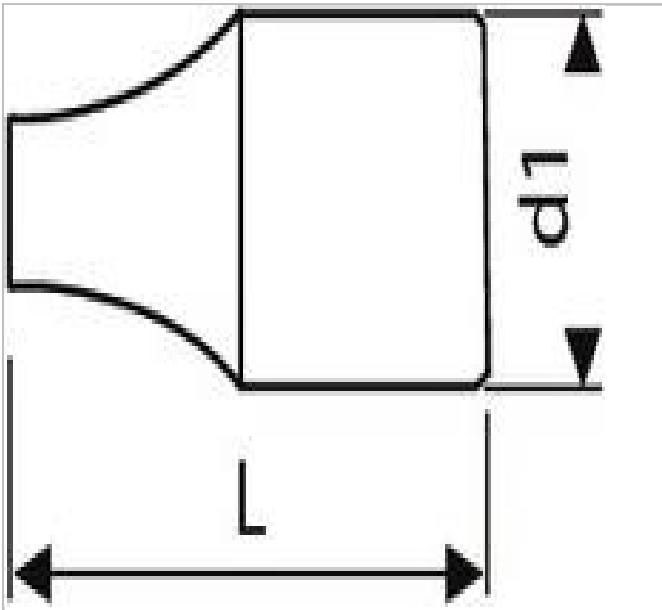

E113711 | EXPERT 1/2" to 5/16" coupler

Description:

- ISO 1173
- DIN 3126
- ISO 1174-1
- For manual use.
- High Chrome finish.
- Chrome vanadium steel.

	E113711
Diameter D1 [mm]	25.0
Diameter D2 [mm]	12.7
Length L [mm]	40.0
Weight [g]	90.0