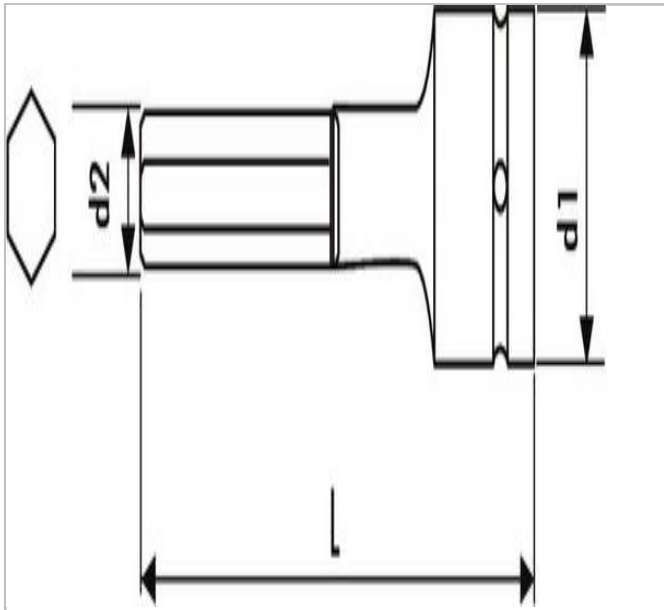

E113627 | EXPERT 1/2" Impact screwdriver hex bit

Description:

- Designed specifically to withstand demands of impact machinery.
- Chrome-Molybdenum steel.
- One piece screwdriver sockets.
- For your safety, use impact bit sockets with the appropriate rings and pins.

	E113627
A [mm]	12.0
Diameter D1 [mm]	25.0
Length L [mm]	75.0
Weight [g]	125.0
Hex Size [mm]	12.0
Diameter D2 [mm]	14.0