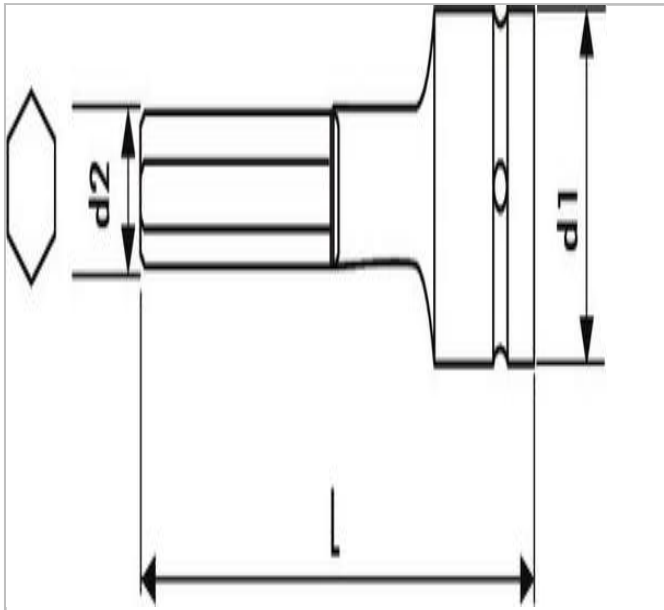

## E113623 | EXPERT 1/2" Impact screwdriver hex bit

### Description:

- Designed specifically to withstand demands of impact machinery.
- Chrome-Molybdenum steel.
- One piece screwdriver sockets.
- For your safety, use impact bit sockets with the appropriate rings and pins.

	E113623
A [mm]	5.0
Diameter D1 [mm]	25.0
Length L [mm]	75.0
Weight [g]	84.0
Hex Size [mm]	5.0
Diameter D2 [mm]	6.0