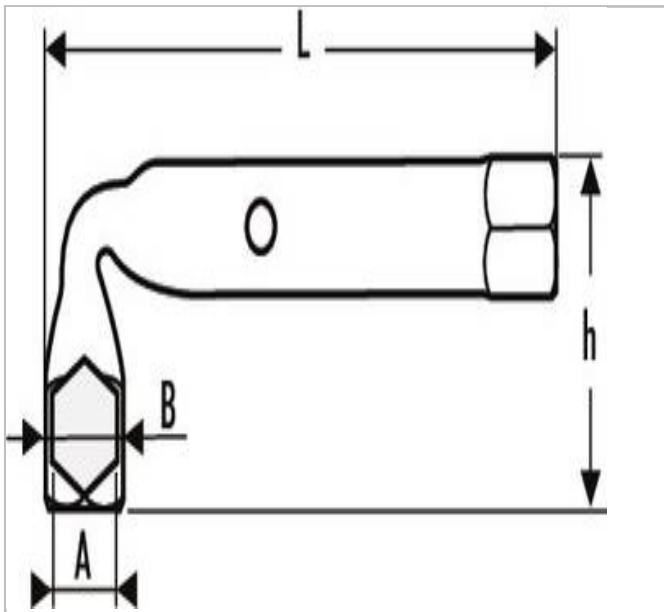

## E113516 | EXPERT 6 x 6 box wrenches

### Description:

- ISO 691
- ISO 2236
- Will reach nuts on long threaded rods.
- Through hole for using a bar.
- High chrome finish.

	<b>E113516</b>
A [mm]	19