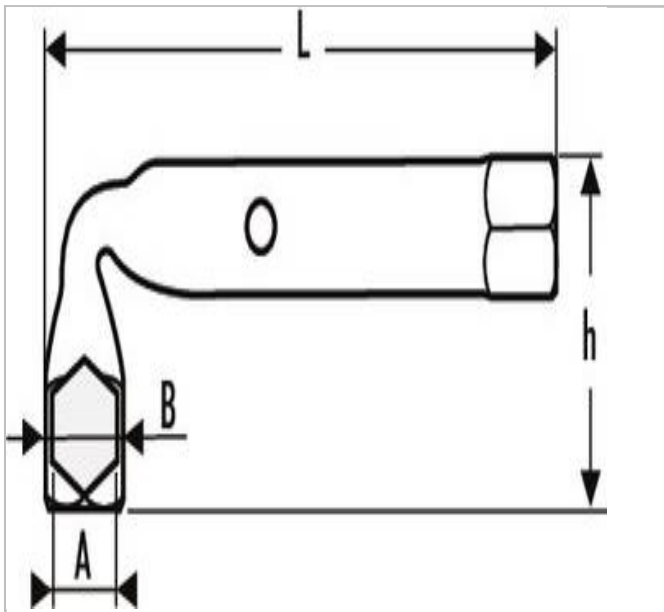

E113515 | EXPERT 6 x 6 box wrenches

Description:

- ISO 691
- ISO 2236
- Will reach nuts on long threaded rods.
- Through hole for using a bar.
- High chrome finish.

	E113515
A [mm]	18