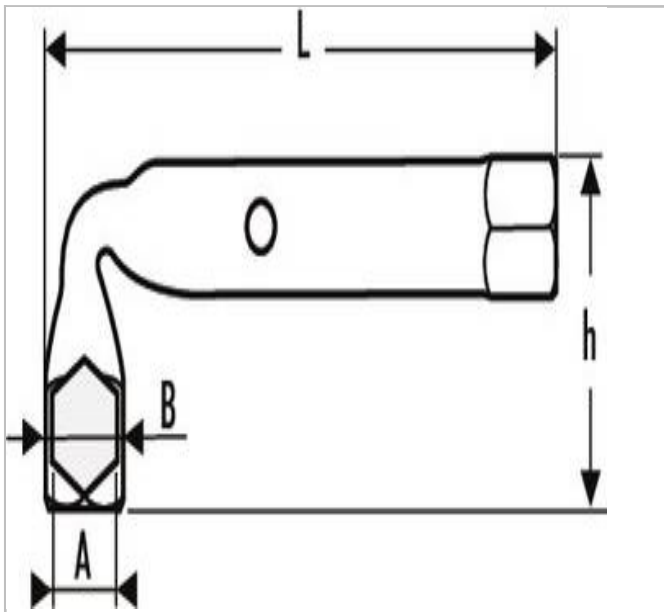

E113514 | EXPERT 6 x 6 box wrenches

Description:

- ISO 691
- ISO 2236
- Will reach nuts on long threaded rods.
- Through hole for using a bar.
- High chrome finish.

	E113514
A [mm]	17