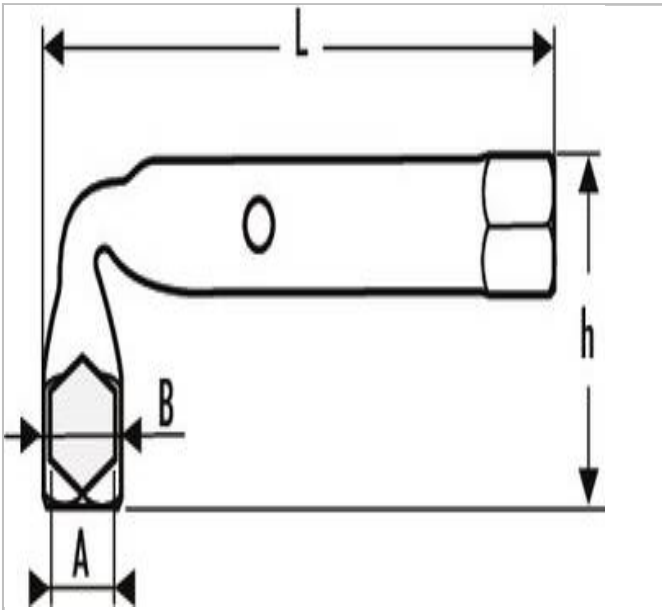

E113513 | EXPERT 6 x 6 box wrenches

Description:

- ISO 691
- ISO 2236
- Will reach nuts on long threaded rods.
- Through hole for using a bar.
- High chrome finish.

	E113513
A [mm]	16
Length L [mm]	145.0
Head Width B [mm]	23.4
Height H [mm]	55.0
Weight [Kg]	0.19