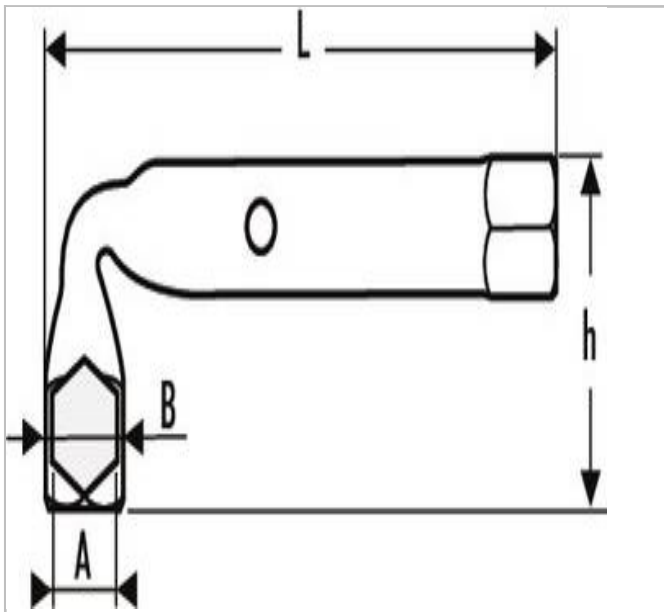

E113512 | EXPERT 6 x 6 box wrenches

Description:

- ISO 691
- ISO 2236
- Will reach nuts on long threaded rods.
- Through hole for using a bar.
- High chrome finish.

	E113512
A [mm]	15
Length L [mm]	136.0
Head Width B [mm]	22.3
Height H [mm]	49.0
Weight [Kg]	0.157