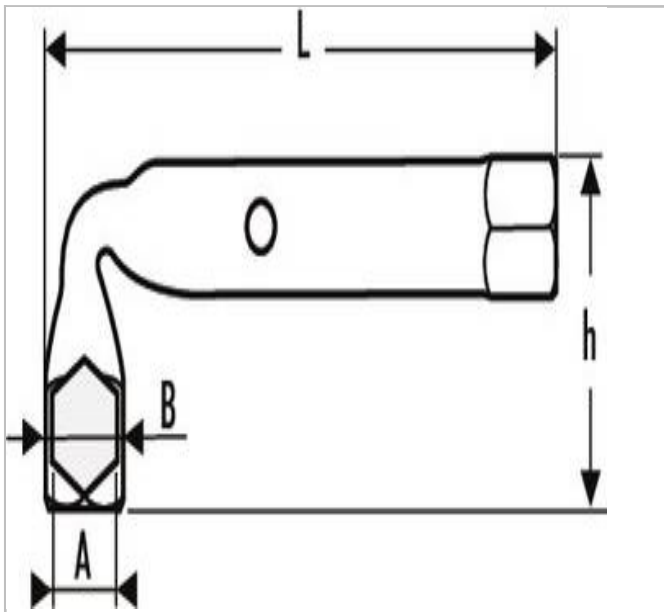

## E113510 | EXPERT 6 x 6 box wrenches

### Description:

- ISO 691
- ISO 2236
- Will reach nuts on long threaded rods.
- Through hole for using a bar.
- High chrome finish.

|  | E113510 |
|--|---------|
| A [mm]   | 14      |
| Length L [mm]  | 136.0   |
| Head Width B [mm]  | 21.2    |
| Height H [mm]  | 49.0    |
| Weight [Kg]  | 0.156   |