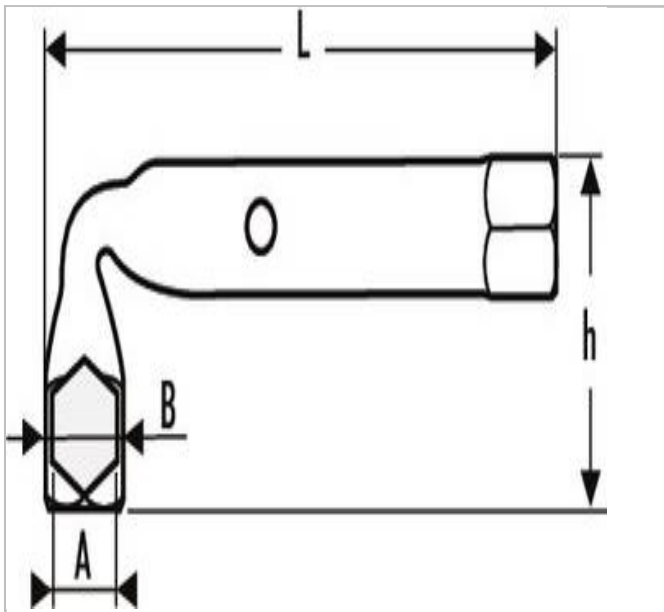

E113509 | EXPERT 6 x 6 box wrenches

Description:

- ISO 691
- ISO 2236
- Will reach nuts on long threaded rods.
- Through hole for using a bar.
- High chrome finish.

	E113509
A [mm]	13
Length L [mm]	127.0
Head Width B [mm]	19.5
Height H [mm]	43.0
Weight [Kg]	0.118