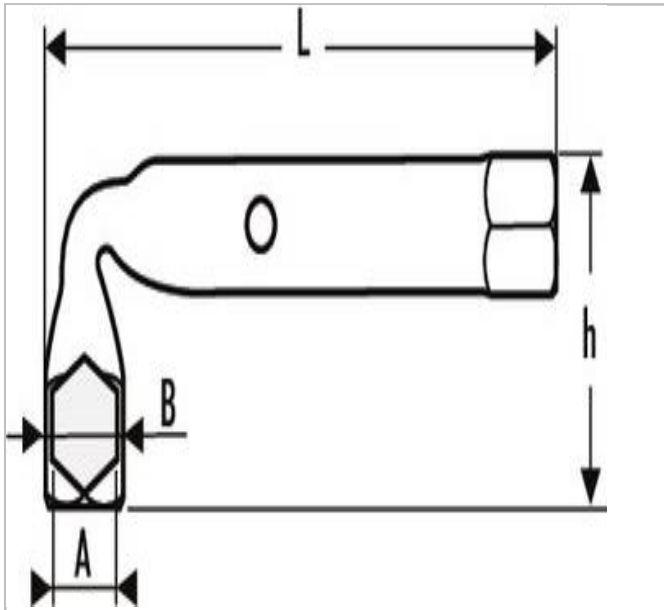

E113508 | EXPERT 6 x 6 box wrenches

Description:

- ISO 691
- ISO 2236
- Will reach nuts on long threaded rods.
- Through hole for using a bar.
- High chrome finish.

	E113508
A [mm]	12
Length L [mm]	127.0
Head Width B [mm]	18.0
Height H [mm]	43.0
Weight [Kg]	0.117