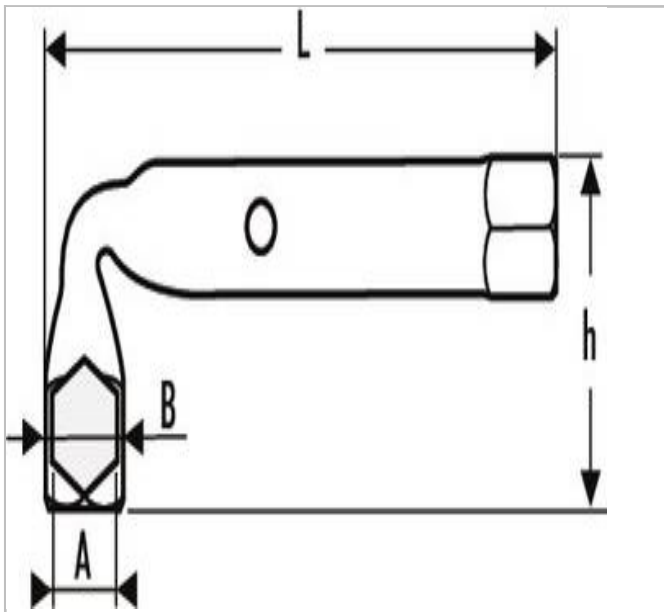

E113507 | EXPERT 6 x 6 box wrenches

Description:

- ISO 691
- ISO 2236
- Will reach nuts on long threaded rods.
- Through hole for using a bar.
- High chrome finish.

|  | E113507 |
|--|---------|
| A [mm] | 11 |
| Length L [mm] | 118.0 |
| Head Width B [mm] | 16.7 |
| Height H [mm] | 36.5 |
| Weight [Kg] | 0.087 |