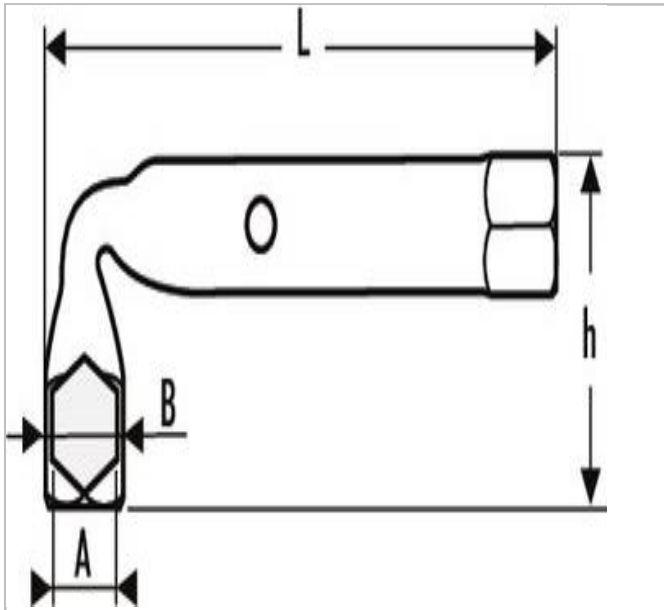

E113506 | EXPERT 6 x 6 box wrenches

Description:

- ISO 691
- ISO 2236
- Will reach nuts on long threaded rods.
- Through hole for using a bar.
- High chrome finish.

	E113506
A [mm]	10
Length L [mm]	118.0
Head Width B [mm]	15.5
Height H [mm]	36.5
Weight [Kg]	0.077