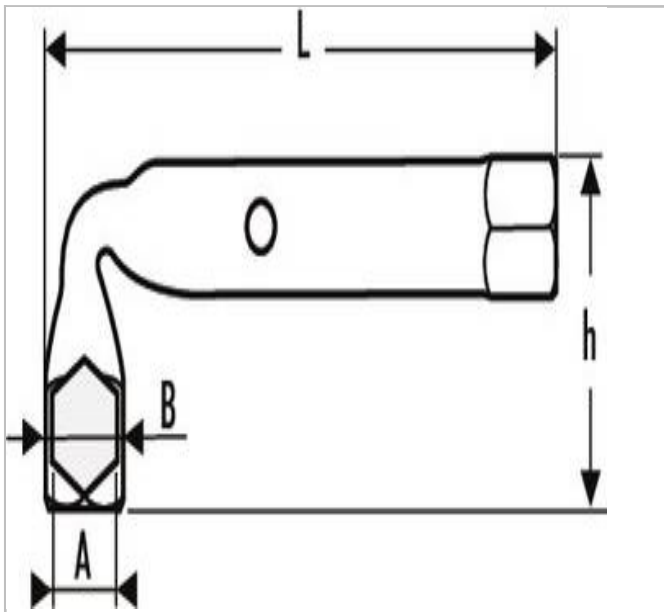

E113505 | EXPERT 6 x 6 box wrenches

Description:

- ISO 691
- ISO 2236
- Will reach nuts on long threaded rods.
- Through hole for using a bar.
- High chrome finish.

	E113505
A [mm]	9
Length L [mm]	109.0
Head Width B [mm]	13.9
Height H [mm]	33.0
Weight [Kg]	0.05