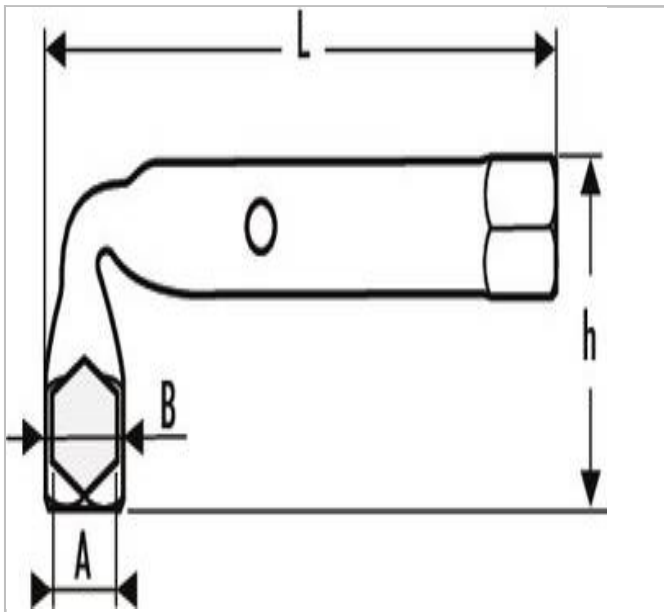

E113504 | EXPERT 6 x 6 box wrenches

Description:

- ISO 691
- ISO 2236
- Will reach nuts on long threaded rods.
- Through hole for using a bar.
- High chrome finish.

	E113504
A [mm]	8
Length L [mm]	109.0
Head Width B [mm]	12.7
Height H [mm]	31.5
Weight [Kg]	0.05