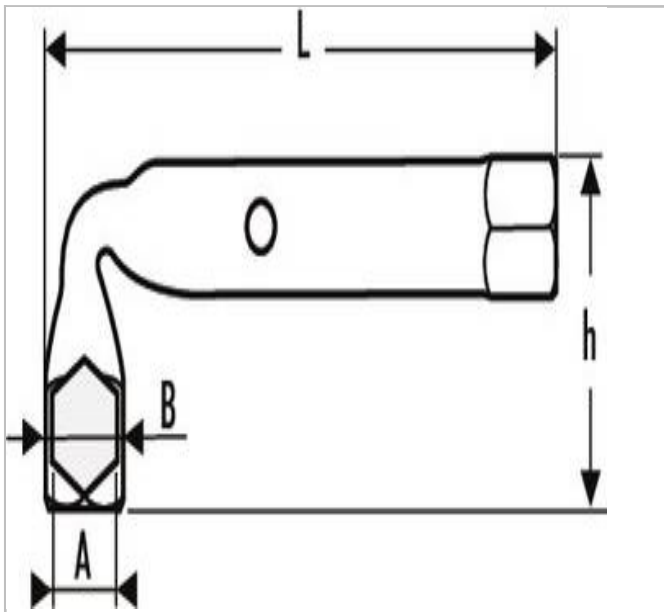

## E113503 | EXPERT 6 x 6 box wrenches

### Description:

- ISO 691
- ISO 2236
- Will reach nuts on long threaded rods.
- Through hole for using a bar.
- High chrome finish.

	E113503
A [mm]	7
Length L [mm]	100.0
Head Width B [mm]	11.1
Height H [mm]	28.5
Weight [Kg]	0.03