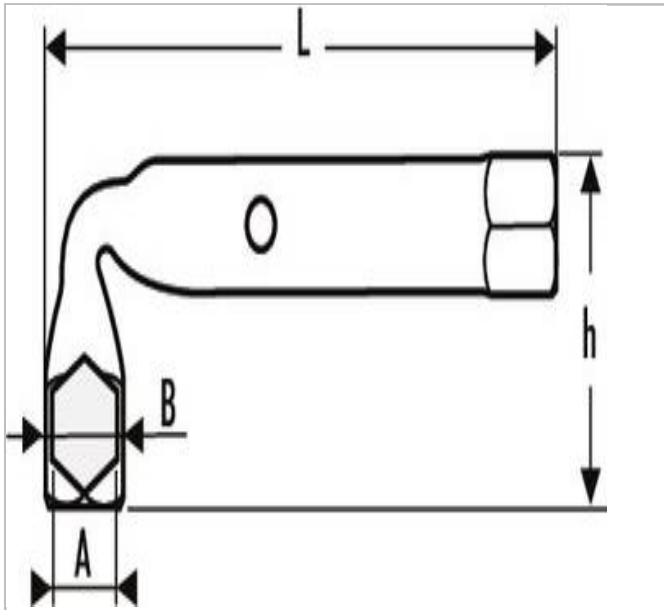

## E113502 | EXPERT 6 x 6 box wrenches

### Description:

- ISO 691
- ISO 2236
- Will reach nuts on long threaded rods.
- Through hole for using a bar.
- High chrome finish.

	E113502
A [mm]	6
Length L [mm]	100.0
Head Width B [mm]	9.9
Height H [mm]	26.5
Weight [Kg]	0.03