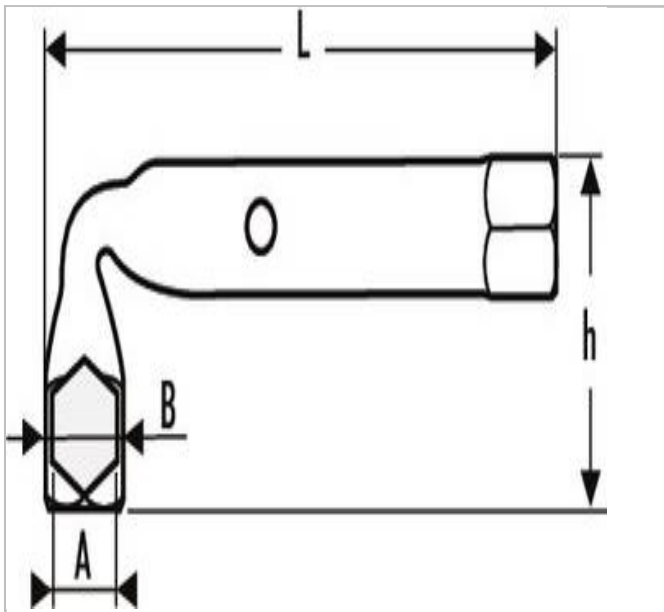

E113501 | EXPERT 6 x 6 box wrenches

Description:

- ISO 691
- ISO 2236
- Will reach nuts on long threaded rods.
- Through hole for using a bar.
- High chrome finish.

	E113501
A [mm]	5.5
Length L [mm]	95.0
Head Width B [mm]	9.0
Height H [mm]	25.0
Weight [Kg]	0.025