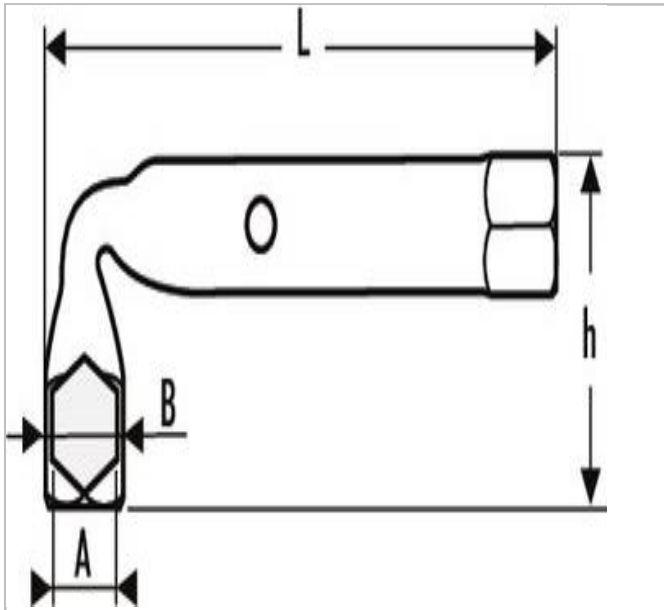

E113500 | EXPERT 6 x 6 box wrenches

Description:

- ISO 691
- ISO 2236
- Will reach nuts on long threaded rods.
- Through hole for using a bar.
- High chrome finish.

	E113500
Contents []	(1) 1/4" Drive 6" (1) 1/4" Drive 12" (1) 3/8" Drive 6" (1) 3/8" Drive 12" (1) 1/2" Drive 6" (1) 1/2" Drive 12"
A [mm]	5
Length L [mm]	95.0
Head Width B [mm]	8.0
Height H [mm]	23.5
Weight [Kg]	0.025