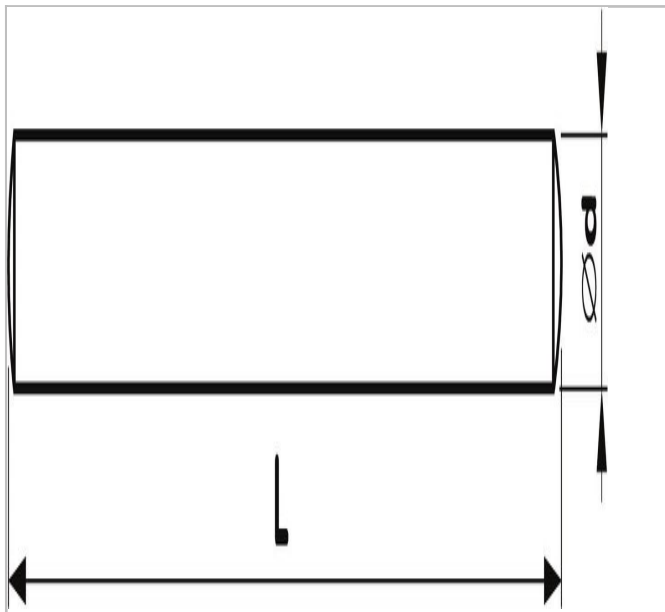

E112901 | EXPERT Bars

Description:

- ISO 286-2
- For use with box wrenches

	E112901
Diameter [mm]	6.0
Length L [mm]	125.0
Weight [Kg]	0.03