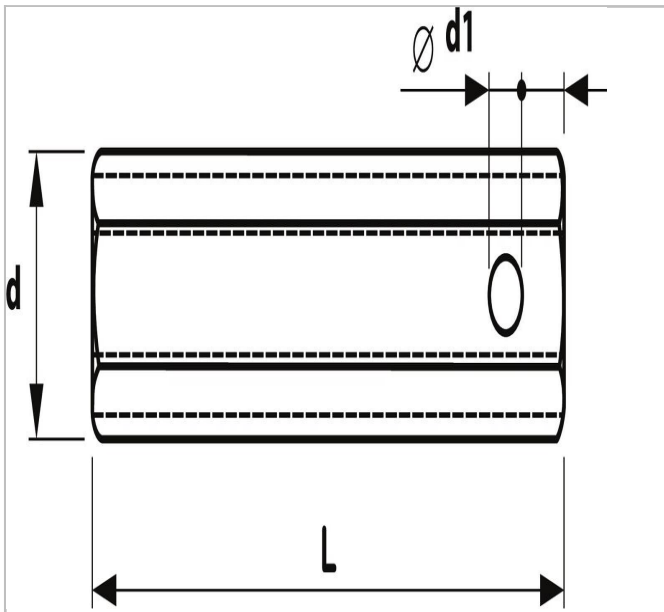

E112818 | EXPERT Simple hex box wrenches

Description:

- Through hole for using a bar.

	E112818
A [mm]	8