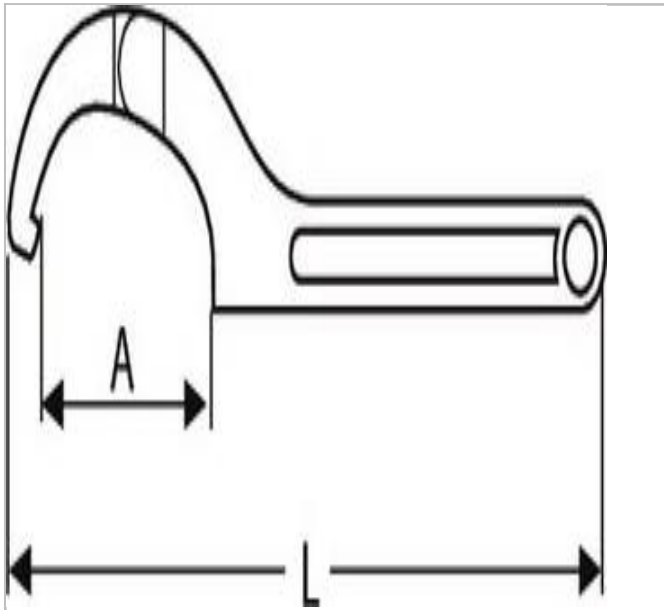

## E112604 | EXPERT Hook and pin wrenches

### Description:

- Sizes cover 19 to 159mm.
- Hardened Chrome Vanadium steel body.
- High chrome finish.

	<b>E112604</b>
A [mm]	114 - 159