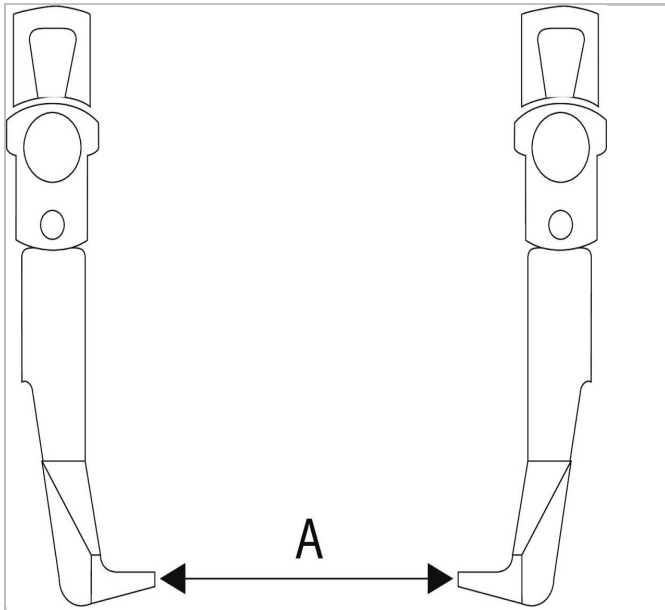

E096006 | EXPERT 2-leg puller

Description:

- Convertible to inside or outside gripping with the same leg.
- Made in chrome vanadium steel.
- Finish: chromed.

	E096006
A [in]	220.0
Length L [mm]	297.0
Height H [mm]	283.0
Screw Size ["]	E096012
Tonnes ["]	40.0
Weight [Kg]	3.0
Width [mm]	233.0
Head Width B [mm]	22.0