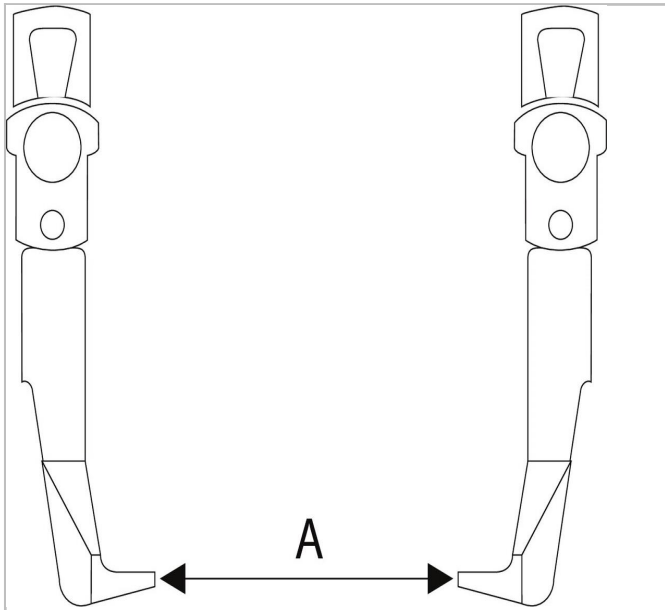

E096005 | EXPERT 2-leg puller

Description:

- Convertible to inside or outside gripping with the same leg.
- Made in chrome vanadium steel.
- Finish: chromed.

	E096005
A [in]	175.0
Length L [mm]	247.0
Height H [mm]	283.0
Screw Size ["]	E096012
Tonnes ["]	40.0
Weight [Kg]	2.8
Width [mm]	233.0
Head Width B [mm]	22.0