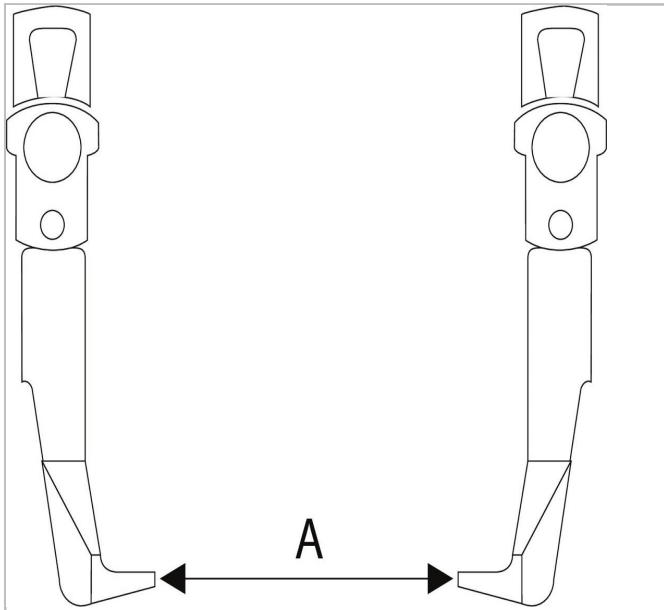

E096004 | EXPERT 2-leg puller

Description:

- Convertible to inside or outside gripping with the same leg.
- Made in chrome vanadium steel.
- Finish: chromed.

	E096004
A [in]	130.0
Length L [mm]	186.0
Height H [mm]	182.0
Screw Size ["]	E096011
Tonnes ["]	30.0
Weight [Kg]	1.0
Width [mm]	155.0
Head Width B [mm]	17.0