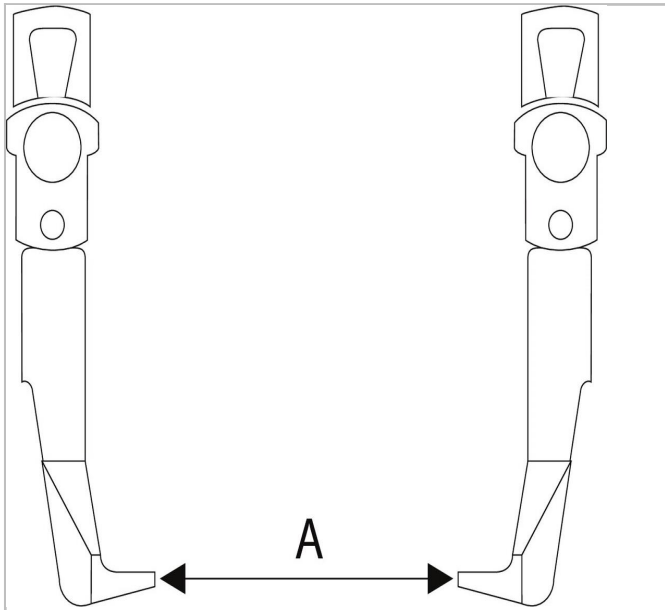

E096003 | EXPERT 2-leg puller

Description:

- Convertible to inside or outside gripping with the same leg.
- Made in chrome vanadium steel.
- Finish: chromed.

	E096003
A [in]	90.0
Length L [mm]	146.0
Height H [mm]	182.0
Screw Size ["]	E096011
Tonnes ["]	30.0
Weight [Kg]	0.9
Width [mm]	155.0
Head Width B [mm]	17.0