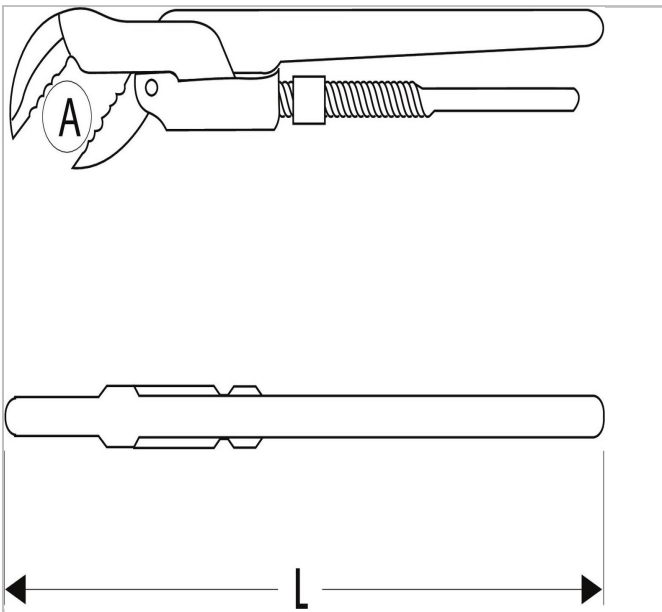

E090110 | EXPERT 90° Swedish type pipe wrenches

Description:

- Chrome vanadium steel body.
- Jaws tilted at 90° degrees.
- Varnished.

	E090110
Length L [mm]	330.0
Weight [Kg]	0.8