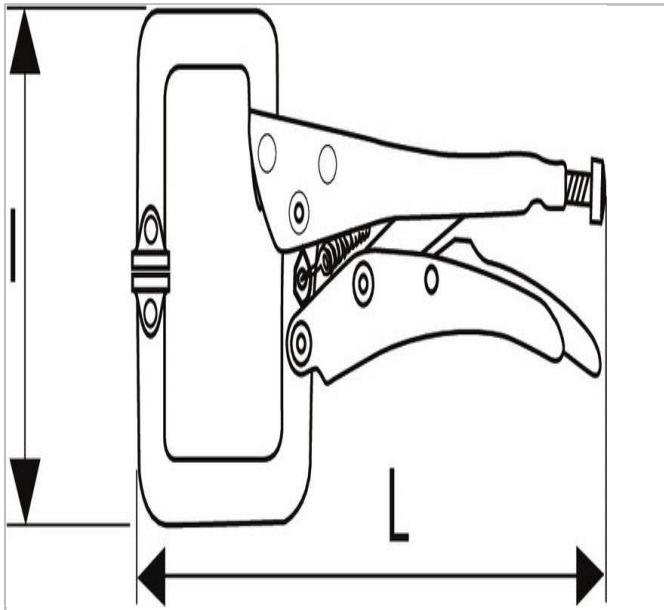

E084815 | EXPERT Long reach lock-grip pliers

Description:

- C shape lock-grip pliers.
- Special forged steel grips guaranteeing perfect support of profiles, U bracket and angle pieces.
- Chrome-plated anti-corrosion body.
- Precision machined grips.
- Tightening power adjustable by knob.
- Release lever.

|  | E084815 |
|--|----------------|
| Length L [mm] | 170.0 |
| Weight [g] | 265.0 |
| Width [mm] | 88.0 |
| Jaw Depth_Multi [mm] | 37.0 |
| Jaw Height_Multi [mm] | 58.0 |