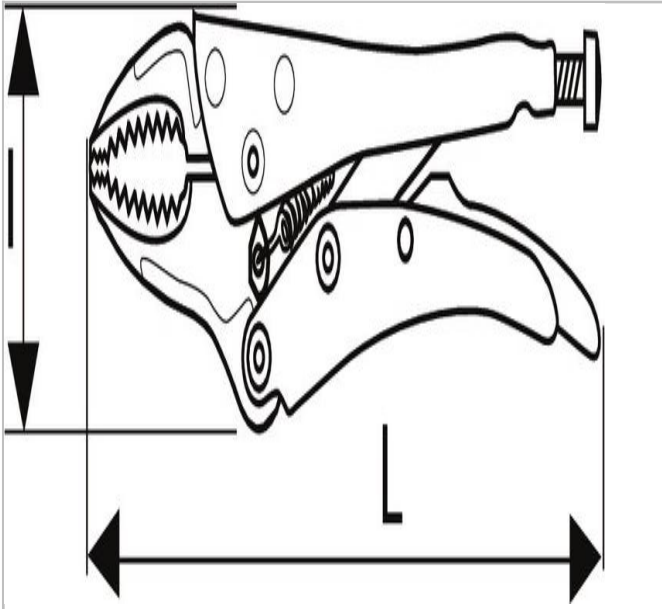

## E084809 | EXPERT Short nose single adjust lock-grip pliers

### Description:

- Anti-corrosion chrome-plated body.
- Precision machined grips.
- Teeth along entire jaw.
- Tightening strength adjustable by knob.
- Release lever.

	<b>E084809</b>
Length L [mm]	250.0
Weight [g]	659.0