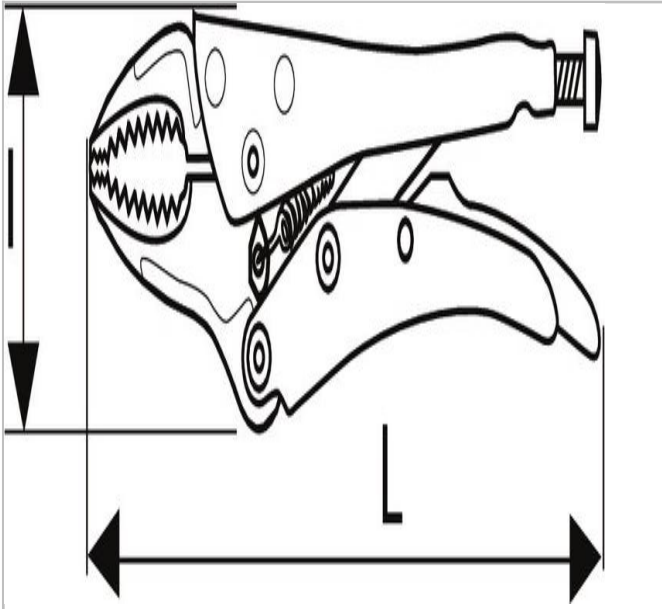

E084808 | EXPERT Short nose single adjust lock-grip pliers

Description:

- Anti-corrosion chrome-plated body.
- Precision machined grips.
- Teeth along entire jaw.
- Tightening strength adjustable by knob.
- Release lever.

| | |
|--|----------------|
|  | E084808 |
| Length L [mm] | 190.0 |
| Weight [g] | 415.0 |