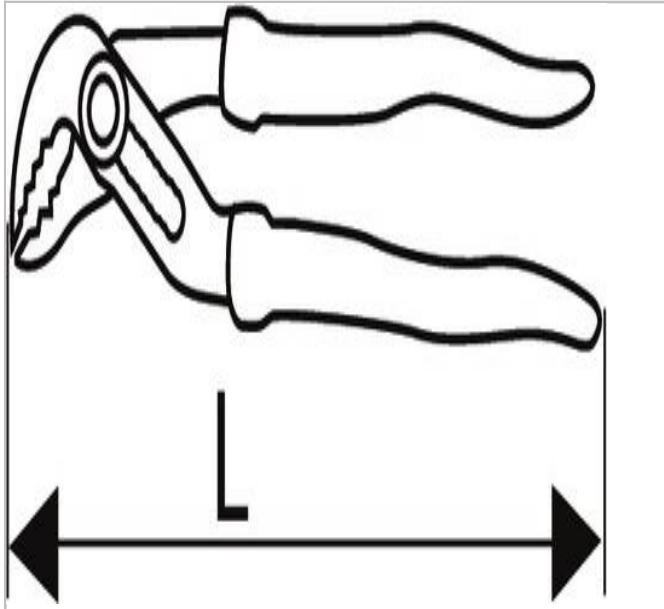

E084649 | EXPERT Twin slip-joint multigrip pliers 250 mm

Description:

- ISO 8976
- Multi positions.
- Pushlock button (patented).
- Ergonomic bi-material handle.
- Finish: black chromium.
- 17 positions.