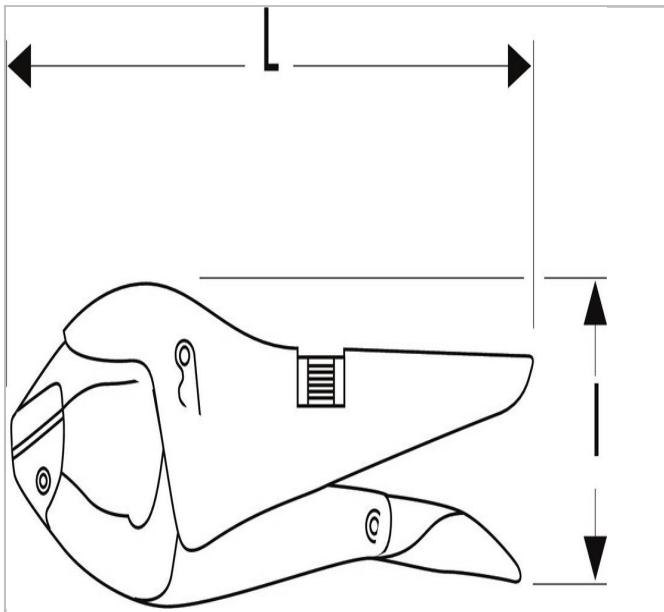

E080701 | EXPERT Large-capacity lock-grip pliers

Description:

- Lock-grip pliers ideal for strong grip on round / square and angle sections.
- 4-position button ratchet.
- Chrome plated body.
- Phosphate pliers finish.
- High precision machined jaws.
- 17 mm wide noses.