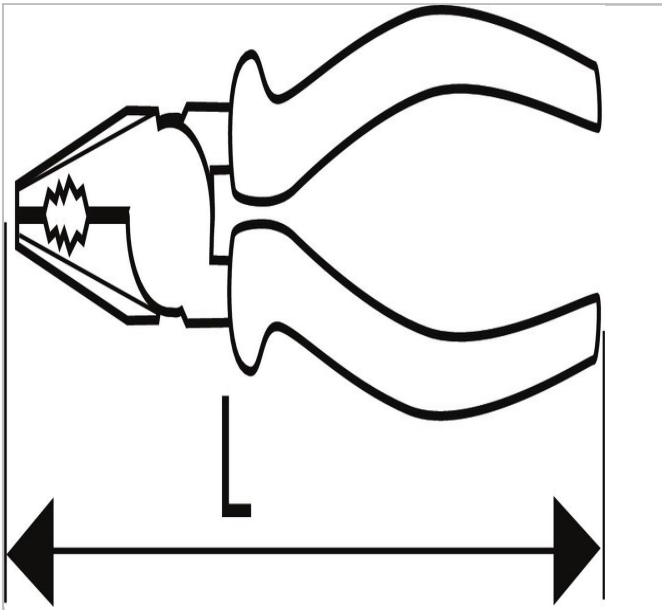

E080504 | EXPERT Combination pliers

Description:

- DIN ISO 5746
- Designed to cover all gripping and cutting applications. Cutting edges designed to cut all types of wires (Soft, mid-hard, hard wire).
- Ergonomic handle for better comfort in long and repetitive use.
- E080503: Piano Wire Max 1.6mm 220kg/mm²
- E080504: Piano Wire Max 1.8mm 215kg/mm²
- E080505: Piano Wire Max 2.0mm 210kg/mm²
- Made in France

	E080504
Length L [mm]	180
Weight Maxi [g]	225