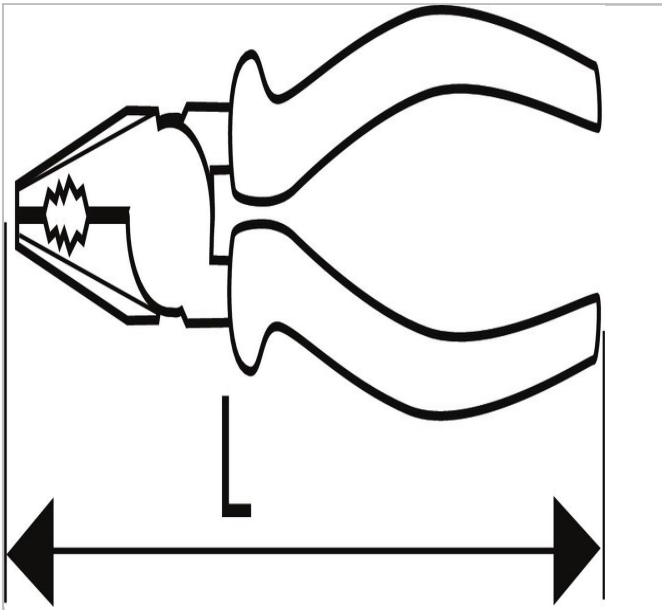

### Description:

- DIN ISO 5746
- Designed to cover all gripping and cutting applications. Cutting edges designed to cut all types of wires (Soft, mid-hard, hard wire).
- Ergonomic handle for better comfort in long and repetitive use.
- E080503: Piano Wire Max 1.6mm 220kg/mm<sup>2</sup>
- E080504: Piano Wire Max 1.8mm 215kg/mm<sup>2</sup>
- E080505: Piano Wire Max 2.0mm 210kg/mm<sup>2</sup>
- Made in France

	<b>E080503</b>
Length L [mm]	160
Weight Maxi [g]	195