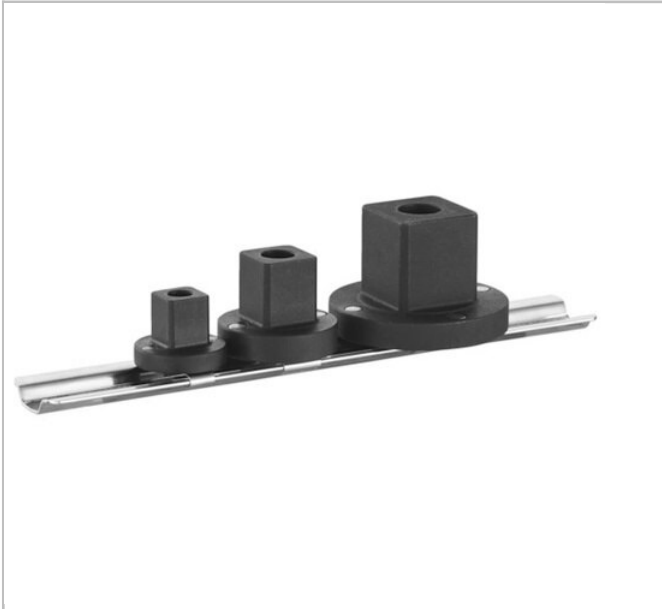

## E041649 | EXPERT 3-piece set of magnetic couplers

### Description:

- Use only with hand tools.
- Magnetized.
- Supplied on metallic rack.
- 3 couplers.
- E041505: 1/4" to 3/8".
- E041506: 3/8" to 1/2".
- E041507: 1/2" to 3/4".

E041649