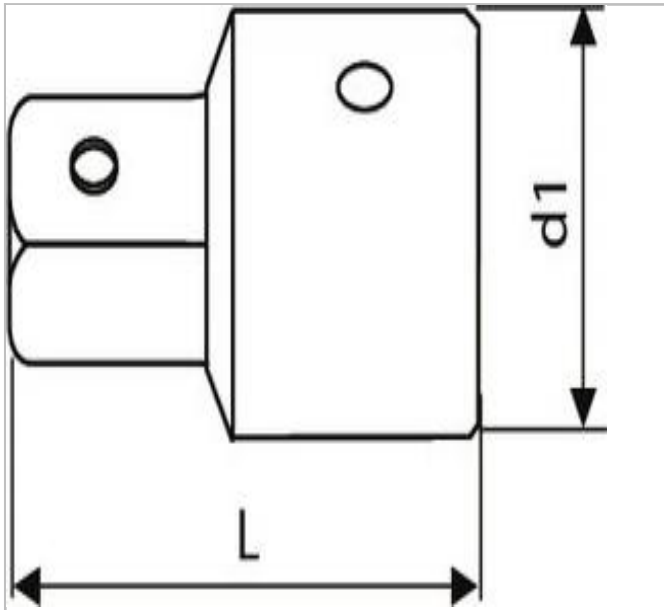

E041505 | EXPERT 1/4" - 3/8" magnetic coupler.

Description:

- Use only with hand tools.
- Magnetised.

E041505