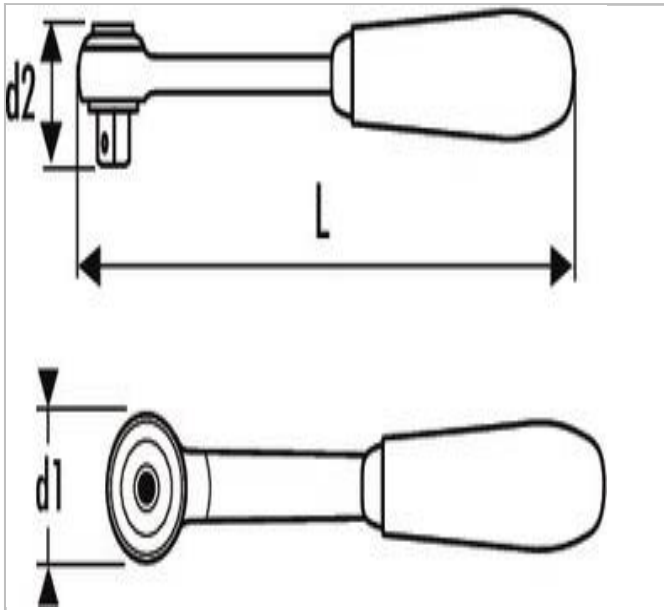

E032802 | EXPERT 1/2" hinged head ratchet

Description:

- ISO 3315
- DIN 3122
- ISO 1174-1
- 72 tooth mechanism.
- 5° increment.
- Compact head.
- High Chrome finish.
- Ergonomic bimaterial handle.

|  | E032802 |
|--|----------------|
| Diameter D1 [mm] | 49.1 |
| Length L [mm] | 306.0 |
| Height H [mm] | 48.0 |
| Weight [g] | 640.0 |