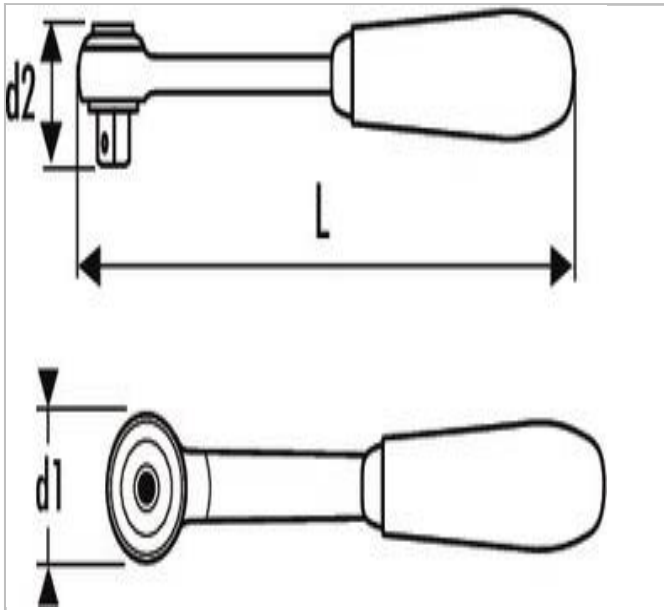

E032801 | EXPERT 1/2" round head ratchet

Description:

- ISO 3315
- DIN 3122
- ISO 1174-1
- 72 tooth mechanism.
- 5° increment.
- Compact head.
- High Chrome finish.
- Ergonomic bimaterial handle.

 FACOM	E032801
Diameter D1 [mm]	42.4
Length L [mm]	250.0
Height H [mm]	40.0
Weight [g]	490.0