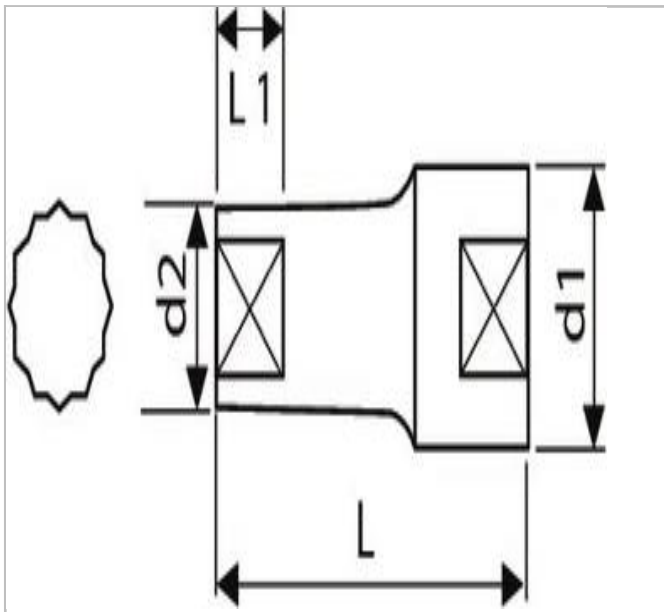

## E032203 | EXPERT 1/2" 12-point long sockets - Metric

### Description:

- ISO 2725-1
- DIN 3124
- ISO 1174-1
- ISO 1711-1
- ISO 691
- Chrome vanadium steel.
- OGV® profile: tightening torque applied to the sides rather than to the angles of the nut.
- High Chrome finish.
- For manual use.

	<b>E032203</b>
A [mm]	10
Diameter D2 [mm]	15.5
Diameter D1 [mm]	22.0
Length L [mm]	79.0
Length L1 [mm]	17.0
Weight [g]	98.0