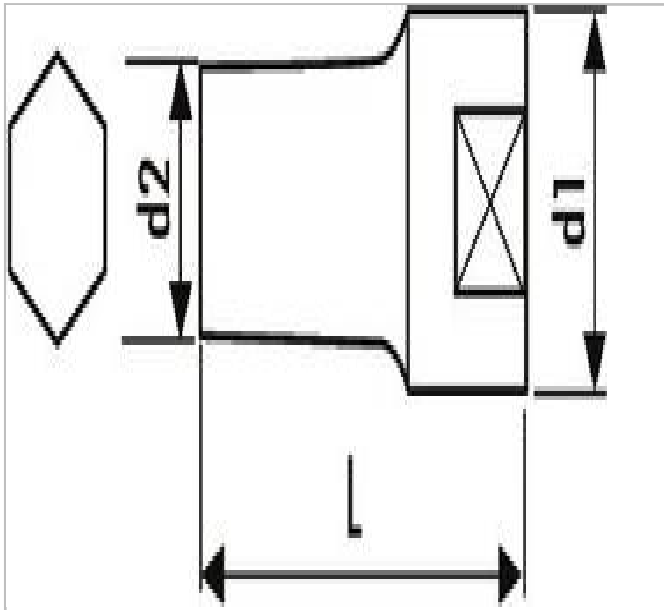

E032103 | EXPERT 1/2" 6-point long sockets - Metric

Description:

- Chrome vanadium steel.
- OGV® profile: tightening torque applied to the sides rather than to the angles of the nut.
- High Chrome finish.
- For manual use.

	E032103
A [mm]	10
Diameter D1 [mm]	22.0
Length L [mm]	79.0
Length L1 [mm]	17.0
Weight [g]	98.0