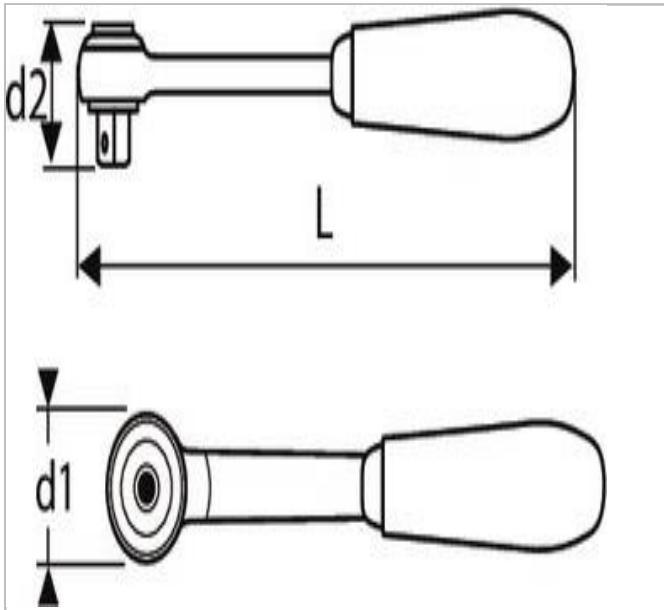

## E031701 | EXPERT 3/8" round head ratchet

### Description:

- ISO 3315
- DIN 3122
- ISO 1174-1
- 72 tooth mechanism.
- 5° increment.
- Compact head.
- High Chrome finish.
- Ergonomic bimaterial handle.

	E031701
Diameter D1 [mm]	34.5
Length L [mm]	199.0
Weight [Kg]	0.25