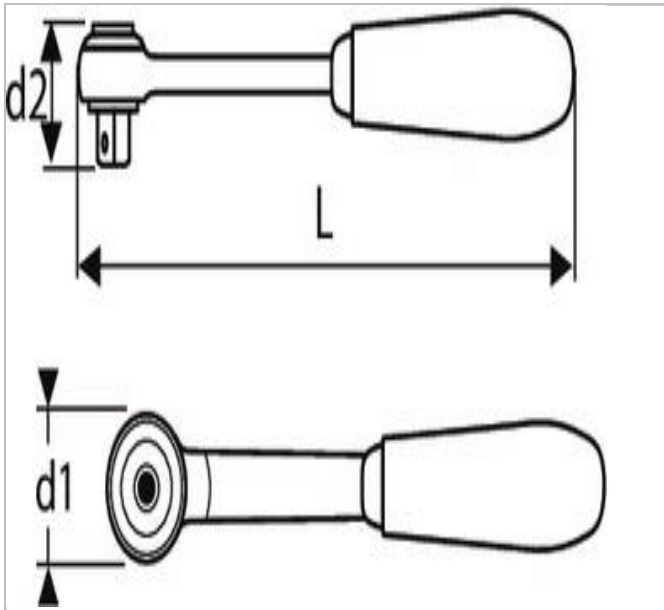

E030605 | EXPERT 1/4" pear head ratchet

Description:

- ISO 3315
- DIN 3122
- ISO 1174-1
- 72 tooth mechanism.
- 5° increment.
- Socket safety lock.
- Lever reverse: rotation direction displayed.
- High Chrome finish.
- Ergonomic bimaterial handle.

	E030605
Diameter D1 [mm]	24.0
Length L [mm]	140.0
Weight [Kg]	0.125