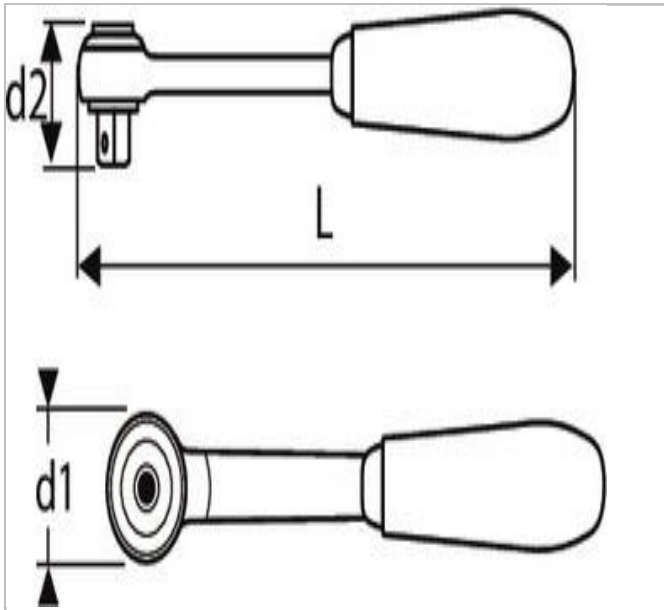

E030601 | EXPERT 1/4" round head ratchet

Description:

- ISO 3315
- DIN 3122
- ISO 1174-1
- 72 tooth mechanism.
- 5° increment.
- Compact head.
- High Chrome finish.
- Ergonomic bimaterial handle.

	E030601
Diameter D1 [mm]	24.8
Length L [mm]	140.0
Weight [Kg]	0.098