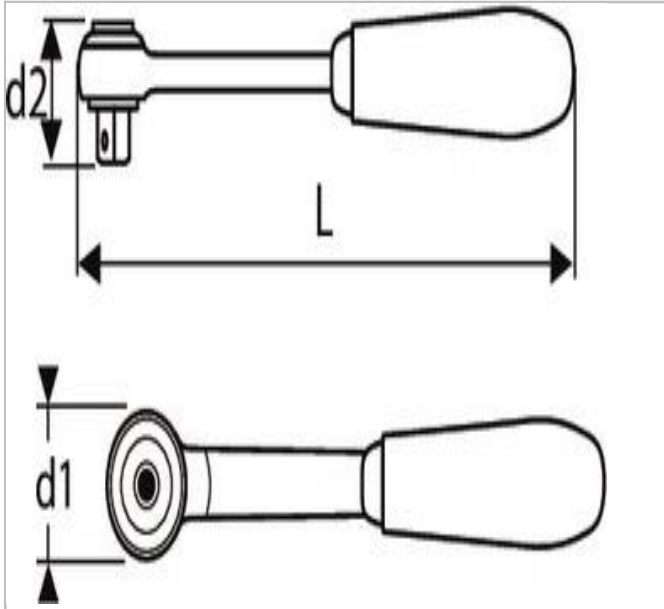

E030508 | EXPERT 1/4" metal handle pear head ratchet

Description:

- ISO 3315
- DIN 3122
- ISO 1174-1
- 72-tooth mechanism.
- 5° increment.
- Socket safety lock.
- Lever reversing: rotation direction displayed.
- High Chrome finish.

	E030508
Diameter D1 [mm]	24.0
Length L [mm]	140.0
Weight [Kg]	0.136